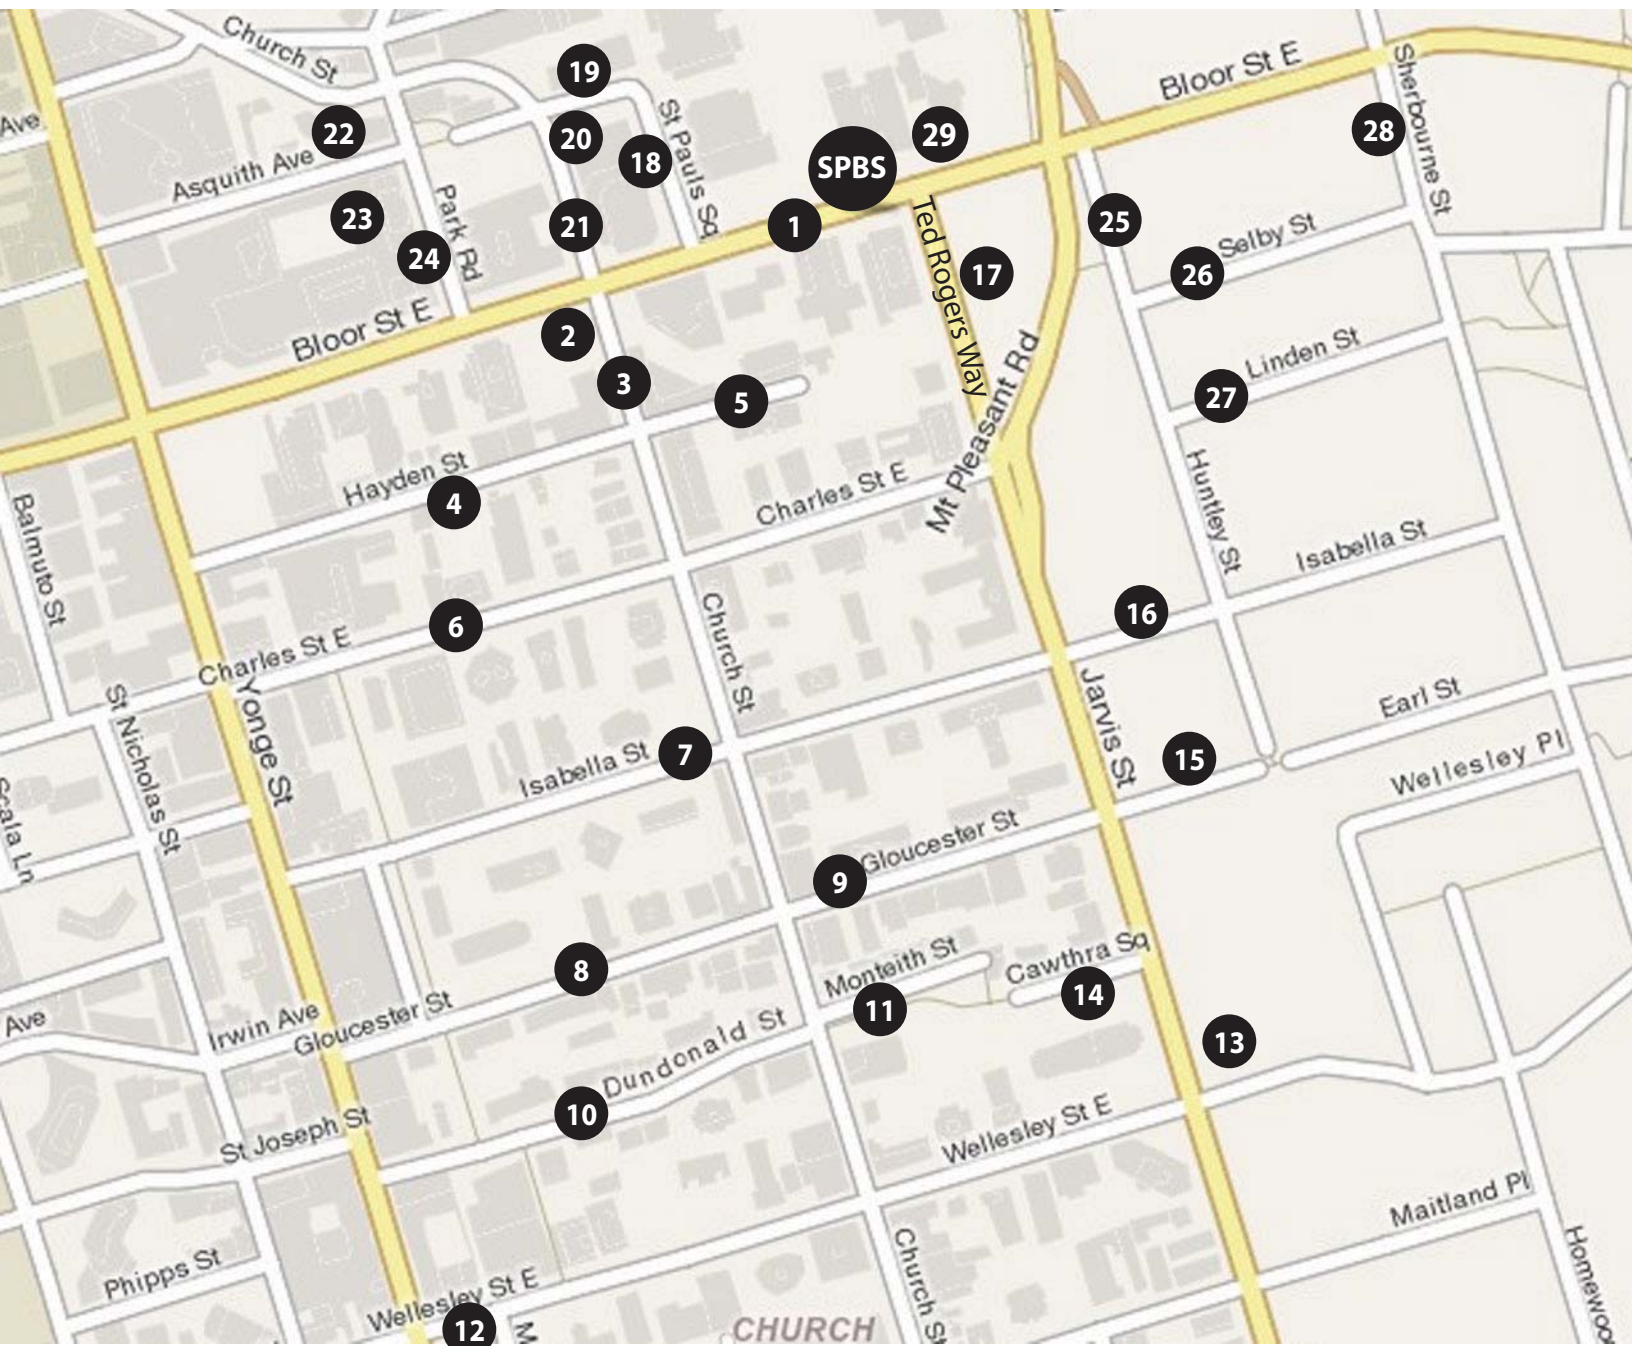

Public Parking Map around St. Paul's Bloor Street

For a detailed list of all parking facilities, please refer to the Public Parking Chart.
Parking Rates as of June 2011